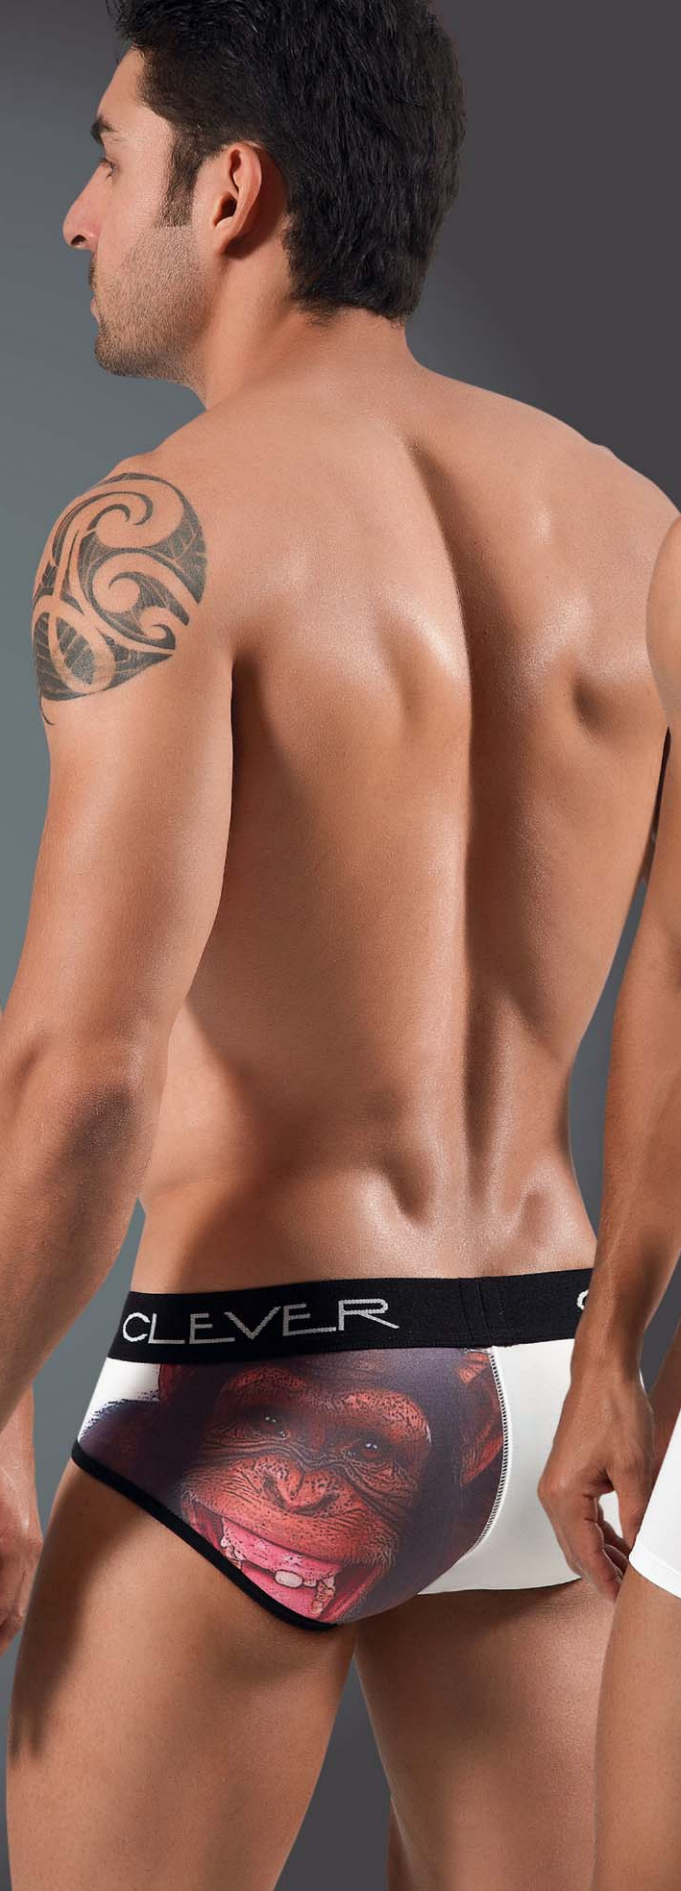

Little Monkey Boxer
Ref. 2167
Material: Polyester | Spandex
Color: White
Size: S - M - L - XL